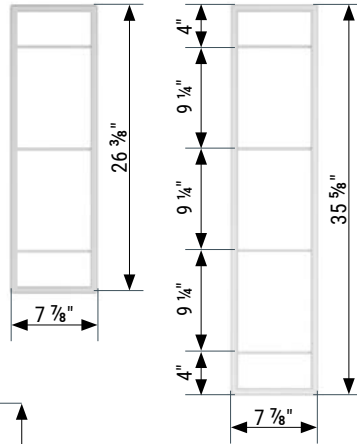

YOUK LADDERS—7 7/8" DEEP

Includes 1 ladder and 2 cover caps.

Ladder height	Ladder Depth	Jet Black
26 3/8" (670mm)	7 7/8" (200mm)	2367469873
35 5/8" (905mm)	7 7/8" (200mm)	2367489873