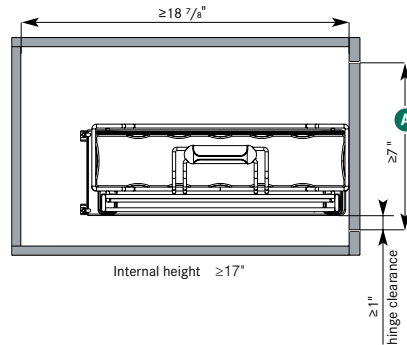

PORTERO 1 BASKET SET

Set includes:

- + One system base
- + One portable basket with handle
- + Four dividers

Left hinged door