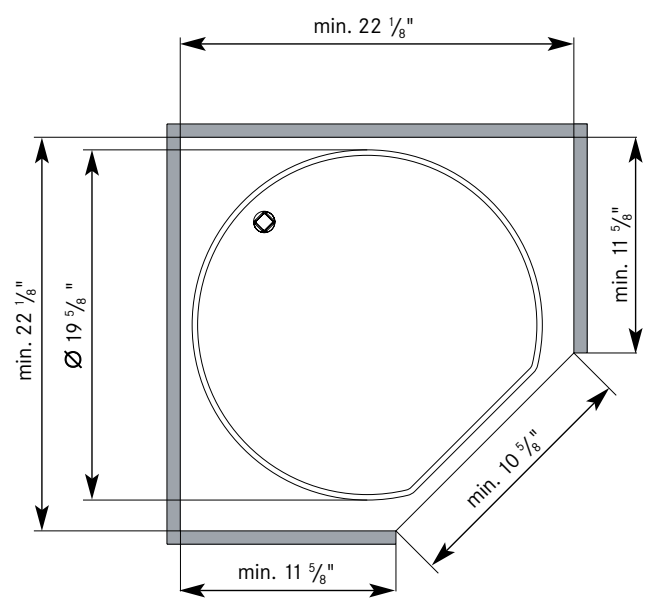

TWISTER TWO SHELF SET SHOWN IN CHROME/MAPLE

TWISTER THREE SHELF SET SHOWN IN CHROME/MAPLE

TWISTER

1 ORDER A COMPLETE TWISTER SET

Comes with post, hardware, and number of shelves indicated below.

Size	Set	Post height	ARENA classic champagne/maple	ARENA classic chrome/maple	ARENA classic chrome/white	ARENA style chrome/anthracite
S	2 shelves	26"-30 1/2"	2500610103	2501220005	2501980005	2850260005
M	3 shelves	32"-36 1/2"	2500620103	2501230005	2501990005	2850270005
L	3 shelves	38"-42 1/4"	2500910103	2501240005	2502200005	2850280005