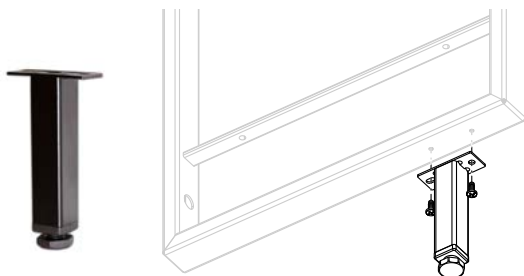

ADJUSTABLE FOOT

Includes 1 foot and 2 screws.
For ladder depth 12 5/8" (320mm).

Foot height	Jet Black
4" (102mm)	2370239873