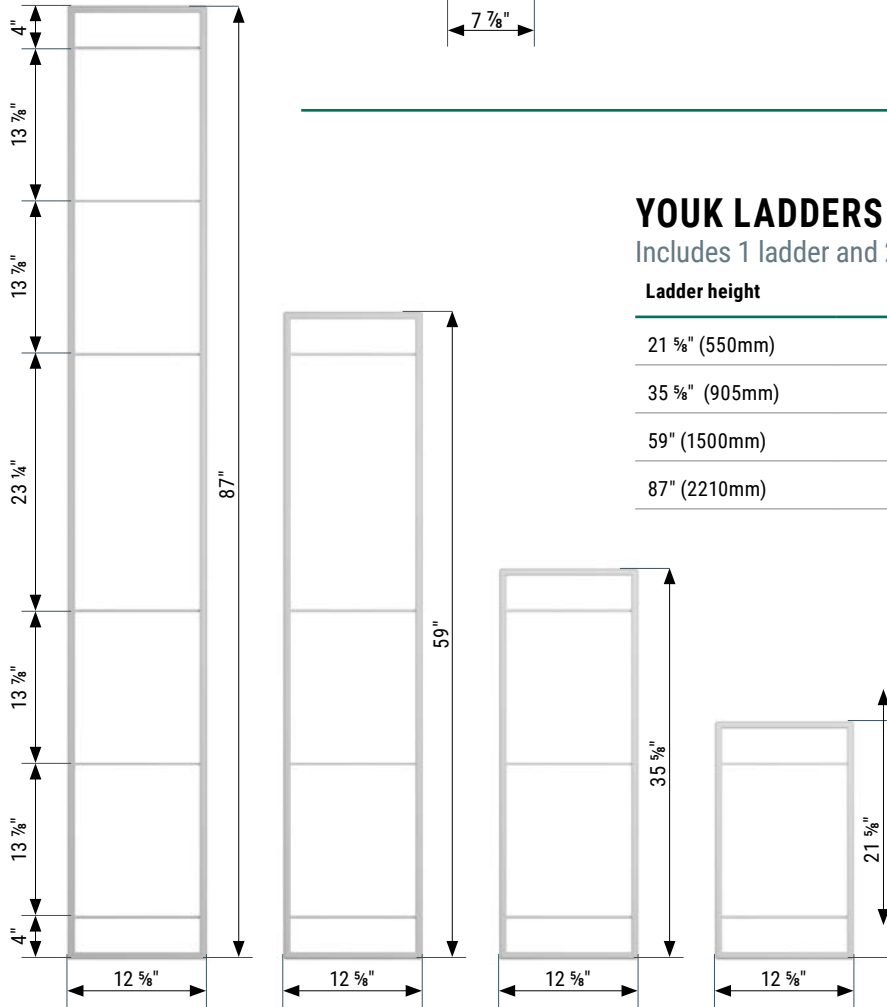

- SIMPLE COHERENT GRIDS
- UNIFORM APPEARANCE
- EASY ASSEMBLY
- SCRATCH-RESISTANT

YOUK LADDERS—7 7/8" DEEP

Includes 1 ladder and 2 cover caps.

Ladder height	Ladder Depth	Jet Black
26 3/8" (670mm)	7 7/8" (200mm)	2367469873
35 5/8" (905mm)	7 7/8" (200mm)	2367489873