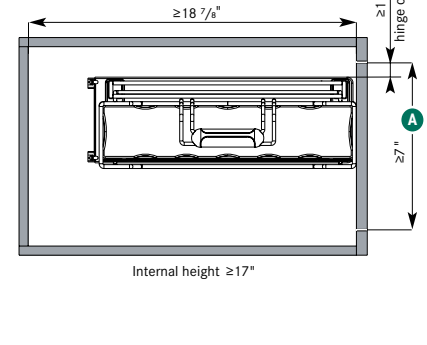

Right hinged door