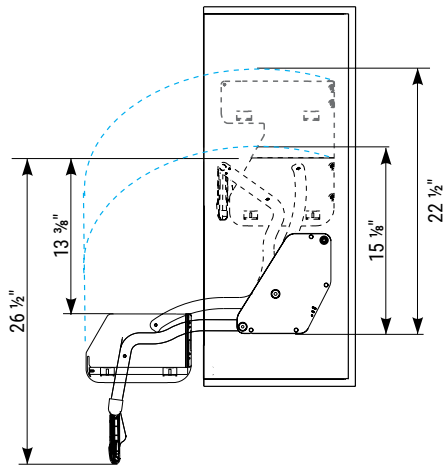

CHAMPAGNE/MAPLE

SILVER/WHITE

SILVER/MAPLE

SILVER/ANTHRACITE

PLEASE REFER TO THE DRAWINGS BELOW TO ORDER THE IMOVE THAT WORKS BEST WITH YOUR CABINETS.

NOTES

- + Minimum internal height for Single Shelf 19 1/2", Double Shelf 25"
- + Internal minimum depth 11"
- + Standard protrusion of hinges 1"
- A** Door opening
- B** Cabinet internal dimension
- C** Cabinet size