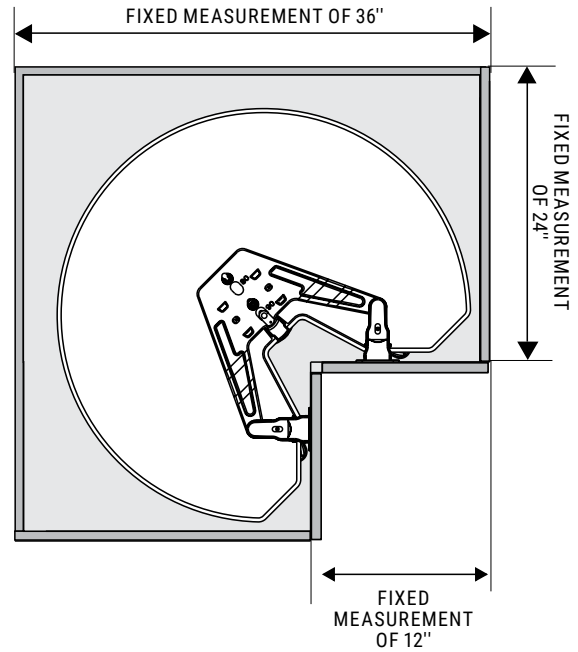

REVO

1 REVO HARDWARE SET

Includes bearing, brackets, and post.

Description	silver
Hardware set	2505590102

2 CHOOSE YOUR SHELVES

2 shelves per set.

Shelf diameter	ARENA classic champagne/maple	ARENA classic chrome/maple	ARENA classic chrome/white	ARENA style chrome/anthracite
32"	2507880103	2507880005	2507890005	2850600005