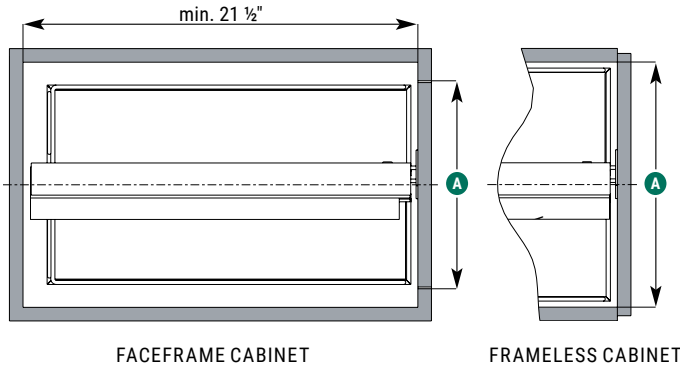

SOME SIZES AVAILABLE IN ANTHRACITE/ANTHRACITE SEE PAGE 49 FOR DETAILS.

1 ORDER A FRAME SET BASED ON INTERNAL CABINET HEIGHT

Includes frame, runners and door brackets (8" W x 20 7/8" D x H).

Size	Frame height	champagne	silver
S (use 1-2 shelf sets)	31 1/2" – 47 1/4"	2502560103	2502560102
M (use 2-3 shelf sets)	47 1/4" – 62 7/8"	2502570103	2502570102
L (use 3-4 shelf sets)	62 7/8" – 78 3/4"	2502580103	2502580102
XL (use 3-4 shelf sets)	74 3/4" – 90 1/2"	2502590103	2502590102