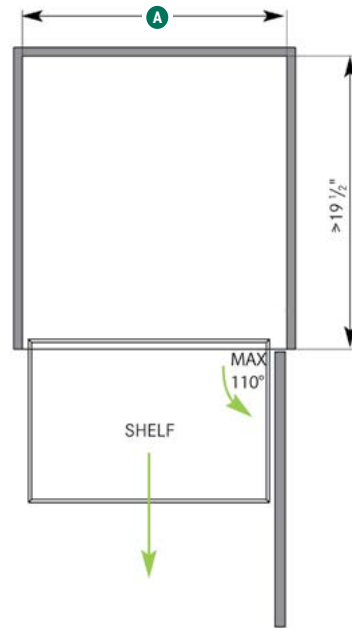

ADJUSTABLE SHELVES

PUSH TO OPEN

SOFT OPEN/CLOSE

ARENA plus

ClickFixx

FRAMELESS CABINET
 THIS PRODUCT IS ONLY INTENDED
 TO BE USED WITH FRAMELESS CABINETS

NOTES

- + We recommend ordering 2 sets of shelves for the 44 3/4" frame and 3 sets of shelves for the 64 3/4" frame.
- + Order shelf sizes consistent with frame size.

TANDEM SOLO

1 CHOOSE A FRAME SET BASED ON INTERNAL CABINET HEIGHT

Includes frame, runners, and mounting hardware.

Size	A	Min. Internal Height	Frame set	champagne	silver
S	16 1/2"	51"	13" W x 44 3/4" H	2505600103	2505600102
		71"	13" W x 64 3/8" H	2505610103	2505610102
M	19 1/2"	51"	15" W x 44 3/4" H	2505620103	2505620102
		71"	15" W x 64 3/8" H	2505630103	2505630102
L	22 1/2"	51"	19" W x 44 3/4" H	2505640103	2505640102
		71"	19" W x 64 3/8" H	2505650103	2505650102