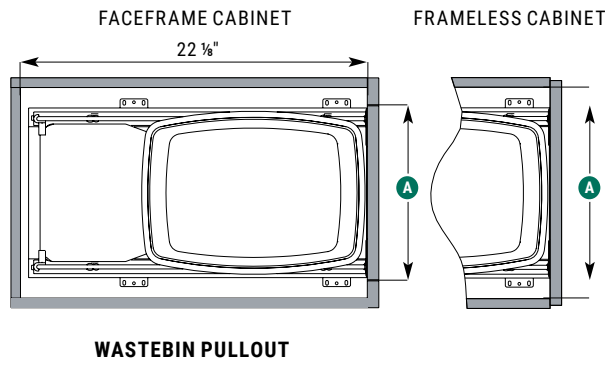

SOME SIZES AVAILABLE IN ANTHRACITE/ANTHRACITE SEE PAGE 49 FOR DETAILS.

FRAME + BIN COMBINATIONS

The following bin combinations fit each wastebin pullout frame.

- + Narrow Single:
  - (1) 28 quart bin
  - (1) 36 quart bin
  - (1) 52 quart bin
- + Narrow Double:
  - (2) 28 quart bins
- + Wide:
  - (2) 36 quart bins
  - (2) 52 quart bins

1 CHOOSE A FRAME TO FIT YOUR CABINET

Choose a Narrow Single, Narrow Double, or Wide pullout frame (W x 22" D x 10" H).

Description	Frame width	Faceframe A min	Frameless A min	champagne	chrome	silver
Narrow Single frame	12 1/4"	11 5/8"	12 1/2"	2506540103	2506540005	2506540102
Narrow Single frame bulk (16 units)				2506550103	2506550005	2506550102
Narrow Double frame	12 1/4"	11 5/8"	12 1/2"	2506620103	2506620005	2506620102
Wide frame	15 1/4"	14 5/8"	15 1/2"	2506560103	2506560005	2506560102
Wide frame bulk (16 units)				2506570103	2506570005	2506570102

2 ORDER WASTEBINS AND LIDS

Choose from 3 sizes in 3 colors.

Description	Dimensions	Minimum internal height	champagne	white	gray
28 quart plastic wastebin	10 1/2" W x 10 1/2" D x 18" H	19 1/2"	2507340103	2507349010	2507347930
36 quart plastic wastebin	14" W x 10 1/2" D x 18" H	19 1/2"	2503940103	2503949010	2503947930
52 quart plastic wastebin	14" W x 10 1/2" D x 22" H	23 1/2"	2505530103	2505539010	2505537930
Wastebin lid	10 1/2" W x 14 1/2" D x 1" H	add 1" to above	2507910103	2507919010	2507917930

NOTE Lids only fit 36 quart and 52 quart wastebins.

NOTE For double Wastebin Pullout, please order one lid. To be used on front bin only.

3 ADDITIONAL INSTALLATION HARDWARE

See below for details.

PUSH-TO-OPEN KIT

- + Mechanical operation- no need for electricity.
- + Easy to retrofit with v-frame pullout.
- + Can be operated with or without door handles.

Accessories	champagne	silver	anthracite
Push-to-Open (requires 1/8" additional internal cabinet depth)	2507900103	2507900102	2507909846
Wide door bracket (for doors wider than 21")	2507920103	2507920102	2507929846

WASTEBIN PULLOUT