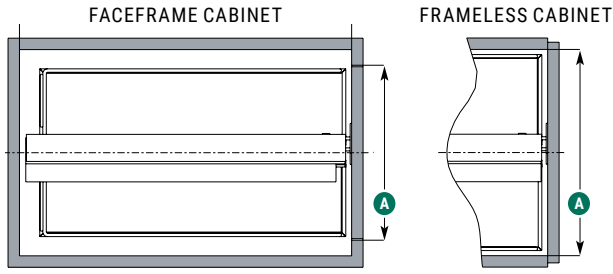

SOME SIZES AVAILABLE IN ANTHRACITE/ANTHRACITE SEE PAGE 49 FOR DETAILS.

min internal depth 22 1/2"

1

ORDER A FRAME SET

Includes frame, runner, door bracket and top guide.

Internal cabinet height	champagne	silver
20"-28" H	2506630103	2506630102
24"-32" H	2504630103	2504630102

2

ORDER SHELVES TO SUIT YOUR STYLE

Choose from the following non-slip shelving options to customize.

ARENA 2-SHELF SET

Includes 2 adjustable shelves (W x 20 3/8" D x 4 3/16" H).

A min	Shelf width	ARENA classic champagne/maple	ARENA classic chrome/maple	ARENA classic chrome/white	ARENA style chrome/anthracite
4 1/2"	4"	2505930103	2505930005	2505960005	2850510005
5 1/2"	5"	2505940103	2505940005	2505970005	2850520005
7 1/2"	7"	2505950103	2505950005	2505980005	2850530005
8 1/2"	8"	2500030103	2501270005	2501690005	2850010005
10 1/2"	10"	2500130103	2501300005	2501740005	2850060005
11 1/2"	11"	2500040103	2501280005	2501700005	2850020005
13 1/2"	13"	2500140103	2501310005	2501750005	2850070005
14 1/2"	14"	2500050103	2501290005	2501710005	2850030005
16 1/2"	16"	2500150103	2501320005	2501760005	2850080005
17 1/2"	17"	2500060103	2501540005	2501720005	2850040005
19 1/2"	19"	2500160103	2501330005	2501770005	2850090005
20 1/2"	20"	2500070103	2501550005	2501730005	2850050005

NOTE Single shelf options now available.

METAL 2-SHELF ECONOMY OPTION SET

Includes 2 adjustable shelves.

A min	Shelf width	champagne	silver
3 7/8"	3 3/8"	2504740103	2504740102
4 1/2"	4"	2504750103	2504750102
5 1/2"	5"	2504760103	2504760102
7 1/2"	7"	2504770103	2504770102

BASE PULLOUT