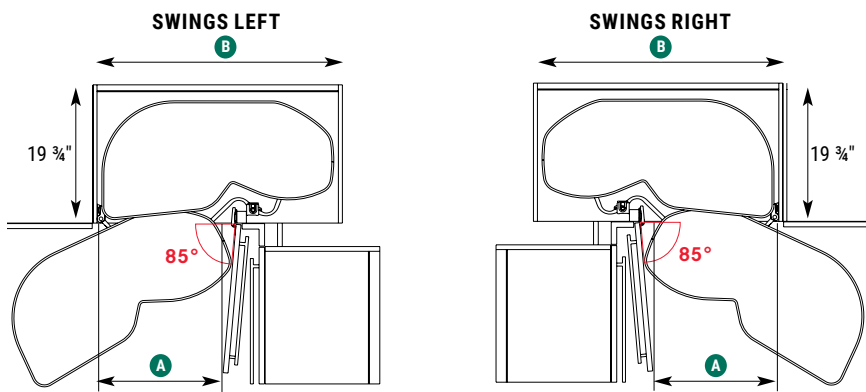

22

CORNER SUSANS

The only susans with the advantage of a non-slip surface.

LEMANS HIGHBOARD
See page 18 for more details

LeMans II

55LB

LOAD RATING PER SHELF

ADJUSTABLE SHELVES

PUSH TO OPEN

SOFT CLOSE OPTIONAL

ARENA plus

ClickFixx

THE LEMANS SHELVING SYSTEM COMBINES A SLEEK, MODERN DESIGN

with ease of access in underutilized blind corners. Our patented dual articulation system, soft-close mechanism, and ARENA plus anti-slip shelves ensure a smooth open and close. The LeMans' shelves are height adjustable, move independently, and the unit's full range of motion can be adjusted or restricted to accommodate all designs.

LEMANS

LEMANS HIGHBOARD

SOME SIZES AVAILABLE IN ANTHRACITE/ANTHRACITE SEE PAGE 49 FOR DETAILS.

- NOTES**
- + The minimum internal cabinet height is 21 1/2" for standard, and 50" for highboard kit
 - + Four-way adjustable block changes travel of shelves
 - + Measure **A** from hinge-clear opening