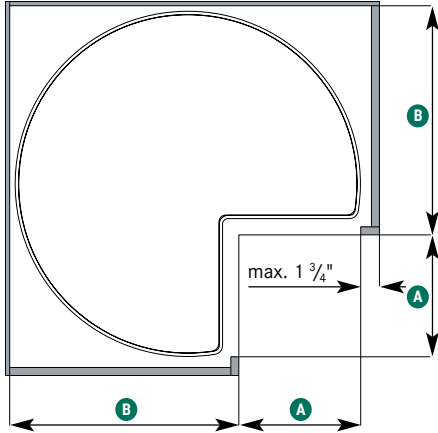

FACEFRAME CABINET