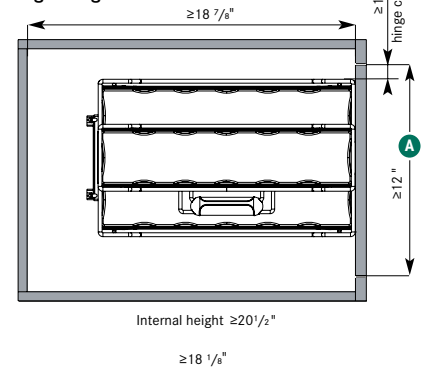

Right hinged door