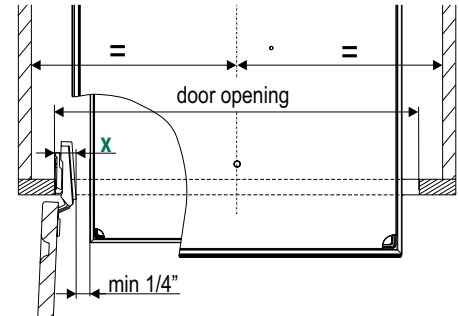

USE THIS FORMULA WHEN DOOR HINGES CAN'T BE MOUNTED ABOVE OR BELOW THE SHELF.

$$\text{MAX SHELFWIDTH} = \text{DOOR OPENING} - 2(X + 1/4")$$

3

ORDER SHELVES TO SUIT YOUR STYLE

Choose from standard glass shelves, or customize your LAVIDO with ARENA Select.