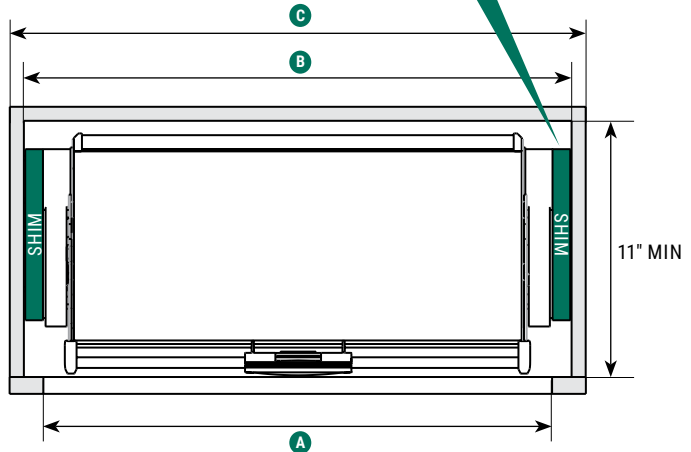

FACEFRAME CABINET

1 iMOVE FOR FACEFRAME CABINETS

Includes 2 shims and mounting hardware.

C	B	A min	champagne/maple	silver/maple	silver/white	silver/anthracite
SINGLE SHELF						
21"	19 1/2"	18"	2504780103	2504780102	2504790102	2506340102
24"	22 1/2"	21"	2504840103	2504840102	2504850102	2506360102
27"	25 1/2"	24"	2504900103	2504900102	2504910102	2506380102
30"	28 1/2"	27"	2504960103	2504960102	2504970102	2506400102
33"	31 1/2"	30"	2505020103	2505020102	2505030102	2506420102
36"	34 1/2"	33"	2505080103	2505080102	2505090102	2506440102
DOUBLE SHELF						
21"	19 1/2"	18"	2505140103	2505140102	2505150102	2506460102
24"	22 1/2"	21"	2505200103	2505200102	2505210102	2506480102