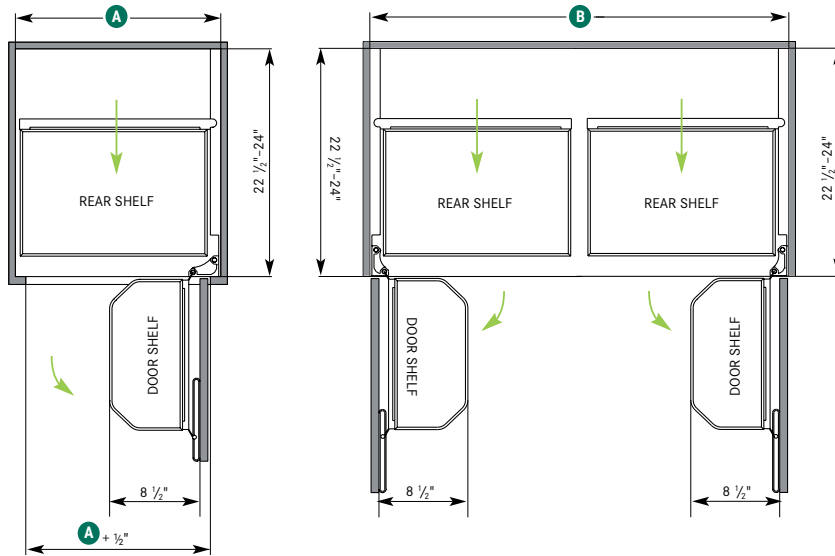

SOME SIZES AVAILABLE IN ANTHRACITE/ANTHRACITE SEE PAGE 49 FOR DETAILS.

NOTES

- + Faceframe application: **A** min. becomes the door opening.
- + We recommend ordering 2 sets of shelves for the 45" frame and 3 sets of shelves for the 67" frame.
- + Order shelf sizes consistent with frame size.

1 CHOOSE A FRAME SET BASED ON INTERNAL CABINET HEIGHT

Includes frame, runners, door brackets, and integrated soft closers.

Size	A min	B min	Frame set	champagne	silver
S	16 1/2"	34 1/2"	15" W x 45" H	2501040103	2501040102
			15" W x 67" H	2502410103	2502410102
M	19 1/2"	40 1/2"	18" W x 45" H	2501050103	2501050102
			18" W x 67" H	2502420103	2502420102
L	22 1/2"	46 1/2"	21" W x 45" H	2501060103	2501060102
			21" W x 67" H	2502430103	2502430102

2 ORDER REAR SHELVES FOR YOUR UNIT

Each set contains 2 shelves (W x 12" D x 3 1/2" H).

Size	Shelf width	ARENA classic champagne/maple	ARENA classic chrome/maple	ARENA classic chrome/white	ARENA style chrome/anthracite
S	14 7/8"	2506640103	2506640005	2506700005	2850730005
M	17 7/8"	2506650103	2506650005	2506710005	2850740005
L	20 7/8"	2506660103	2506660005	2506720005	2850750005

3 ORDER DOOR SHELVES FOR YOUR UNIT

Each set contains 2 shelves (W x 6 3/4" D x 3 1/2" H).

Size	Shelf width	ARENA classic champagne/maple	ARENA classic chrome/maple	ARENA classic chrome/white	ARENA style chrome/anthracite
S	11 1/8"	2506670103	2506670005	2506730005	2850760005
M	14 1/8"	2506680103	2506680005	2506740005	2850770005
L	17 1/8"	2506690103	2506690005	2506750005	2850780005

TANDEM