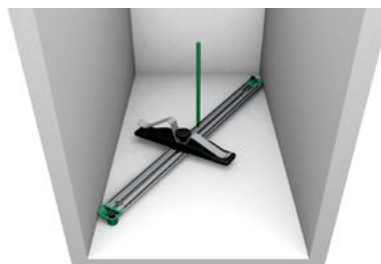

Find the cabinet center