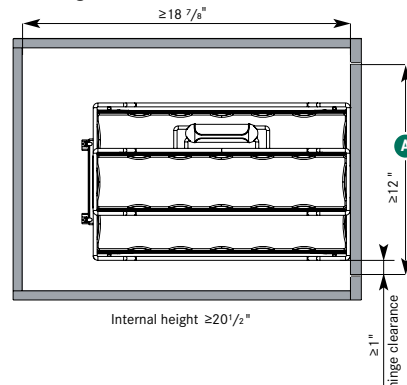

1

CHOOSE THE PORTERO THAT MEETS YOUR NEEDS

Set comes with frame, runners, plastic bins and dividers.

SOME SIZES AVAILABLE IN ANTHRACITE/ANTHRACITE SEE PAGE 49 FOR DETAILS.

Description	Dimensions	A min	champagne	chrome
1 basket set	6 3/8" W x 19 1/2" D x 15 1/2" H	≥7"	2500830103	0051510005
3 basket set	10 3/4" W x 19 1/2" D x 20" H	≥12"	2500840103	0051530005

PORTERO 1 BASKET SET

Set includes:

- + One system base
- + One portable basket with handle
- + Four dividers

Left hinged door

Right hinged door

PORTERO 3 BASKET SET

Set includes:

- + One system base
- + One portable basket with handle
- + One portable basket without handle
- + One swivel basket
- + Eight dividers

Left hinged door

Right hinged door

WALL CABINETS

36

iMove

The intelligent pull-down system for wall units.

40

TWISTER