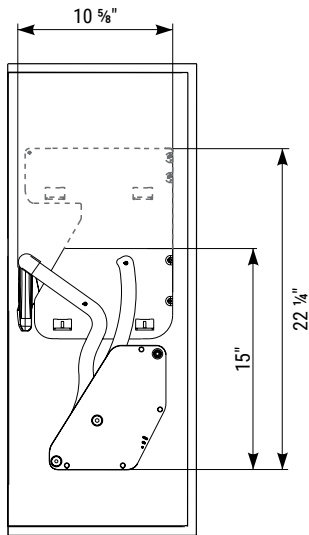

CHAMPAGNE/MAPLE

SILVER/WHITE

SILVER/MAPLE

SILVER/ANTHRACITE

PLEASE REFER TO THE DRAWINGS BELOW TO ORDER THE IMOVE THAT WORKS BEST WITH YOUR CABINETS.

NOTES

- + Minimum internal height for Single Shelf 19 1/2", Double Shelf 25"
- + Internal minimum depth 11"
- + Standard protrusion of hinges 1"
- A** Door opening
- B** Cabinet internal dimension
- C** Cabinet size