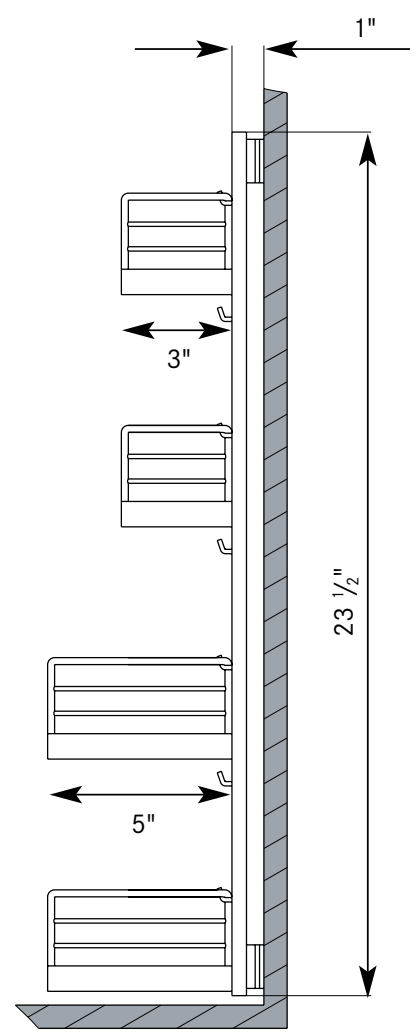

SOME SIZES AVAILABLE IN ANTHRACITE/ANTHRACITE SEE PAGE 49 FOR DETAILS.

1 ORDER A FRAME SET

Includes frame and door brackets.

Dimensions	champagne	silver
¾" W x 10" D x 23 ½" H	2500790103	2500790102

1. **NOTES**
2. + Internal minimum (clearance) height for all cabinets: 24"
   - + Internal minimum (clearance) depth for all cabinets: 11"

2 ORDER A RUNNER SET (OPTIONAL)

Ball bearing set used for pullout function.

Dimensions	champagne	silver
¾" W x 10" D x 23 ½" H	2500800007	2501490007